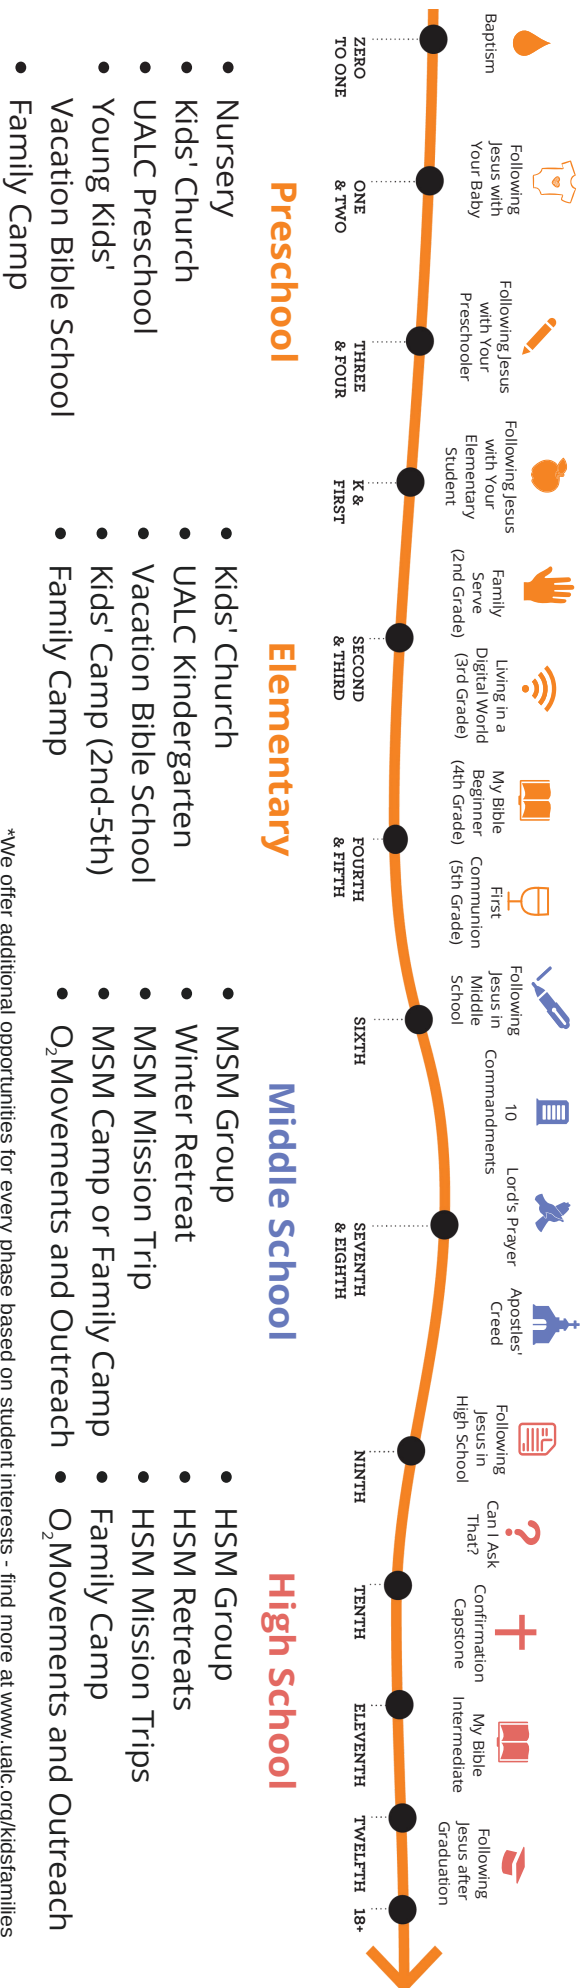

EIGHTH

THE YEAH...I KNOW PHASE

THE PHASE WHEN IT'S COOL TO HAVE CHOICES, IT'S NOT COOL TO ANSWER QUESTIONS, AND ONE SMART KID

WILL REMIND YOU

"YEAH...I KNOW."

THINKS LIKE AN ENGINEER

THEY CONSTRUCT NEW THOUGHTS & LEARN BEST BY TRIAL AND ERROR.

WANTS TO KNOW WHO AM I?

THE GOAL DISCOVER UNIQUENESS

AFFIRM

THEIR PERSONAL JOURNEY SO THEY CAN OWN THEIR OWN FAITH AND VALUE A FAITH COMMUNITY

260 WEEKS AND COUNTING...

Discipleship for Every Phase from Birth to College

REFILL – WEEKLY:

WORSHIP SERVICES

SUNDAYS AT 9 AND 10:30 AM

SUNDAY MORNING CONNECT

MSM (MIDDLE SCHOOL MINISTRY) GROUP

SUNDAYS, 4:30 TO 6:30 PM AT MILL RUN

CONNECT BEYOND SUNDAY

TAE KWON DO