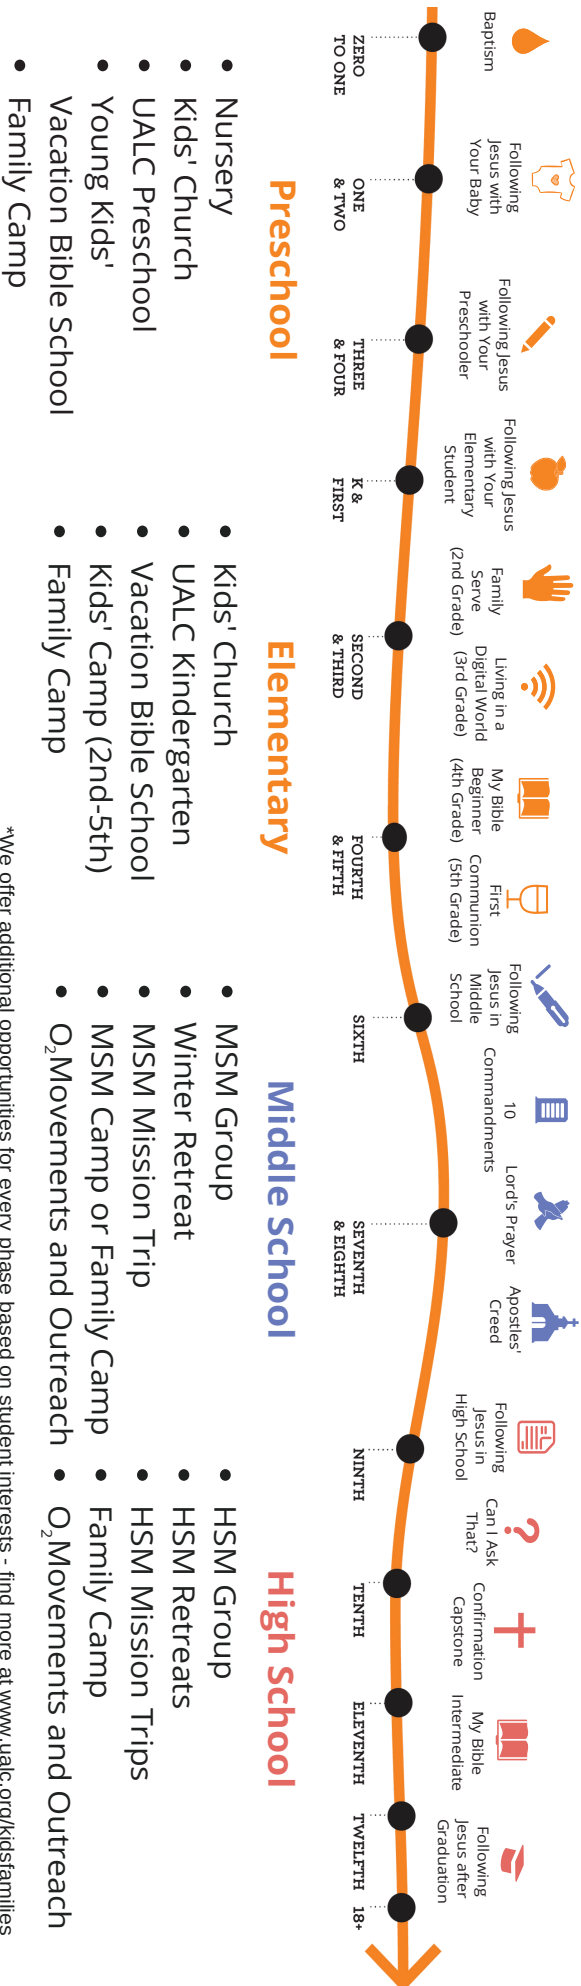

SIXTH

THE WHO CARES PHASE

THE PHASE WHEN THERE'S NEVER ENOUGH GROCERIES, TOO MANY HORMONES AND A DRAMATIC KID THAT NEEDS SOMEONE TO PROVE

"WHO CARES."

THINKS LIKE AN ENGINEER

THEY CONSTRUCT NEW THOUGHTS & LEARN BEST BY TRIAL AND ERROR.

WANTS TO KNOW WHO DO I LIKE?

THE GOAL GAIN STABILITY

AFFIRM

THEIR PERSONAL JOURNEY SO THEY CAN OWN THEIR OWN FAITH AND VALUE A FAITH COMMUNITY

364 WEEKS AND COUNTING...

Discipleship for Every Phase from Birth to College

REFILL – WEEKLY:

WORSHIP SERVICES

SUNDAYS AT 9 AND 10:30 AM

SUNDAY MORNING CONNECT

MSM (MIDDLE SCHOOL MINISTRY) GROUP

SUNDAYS, 4:30 TO 6:30 PM AT MILL RUN

CONNECT BEYOND SUNDAY

AWANA, CAROL CHOIR, TAE KWON DO,