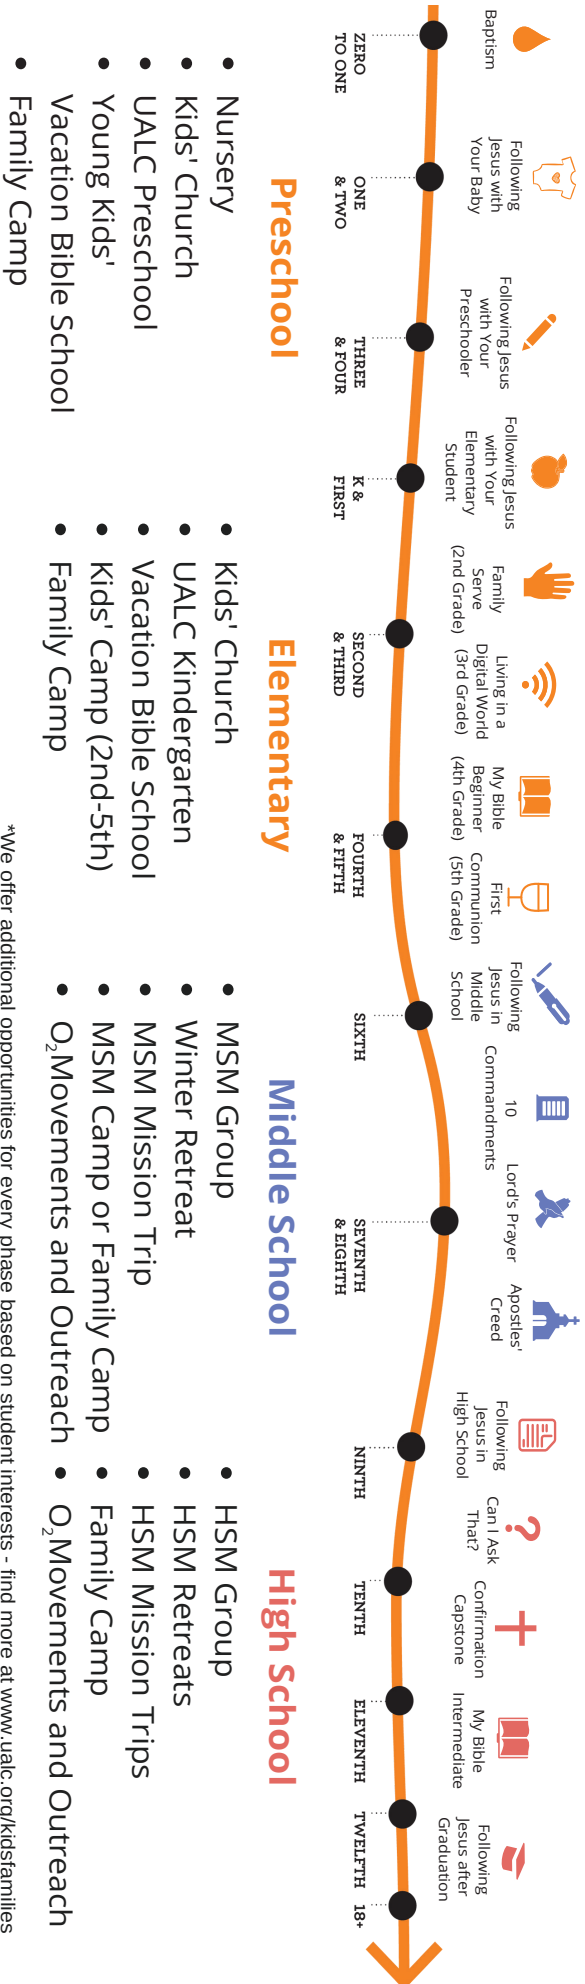

WANTS TO KNOW DO I HAVE FRIENDS?

THE GOAL DEVELOP FRIENDSHIPS

ENGAGE

THEIR INTERESTS SO THEY CAN TRUST GOD'S CHARACTER AND EXPERIENCE GOD'S FAMILY.

468 WEEKS AND COUNTING...

CHILDREN'S ministry

Discipleship for Every Phase from Birth to College

REFILL – WEEKLY:

KIDS' CHURCH - SUNDAYS

9 AND 10:30 AM AT MILL RUN

10:30 AM AT LYTHAM ROAD

WORSHIP SERVICES

SUNDAYS AT 9 AND 10:30 AM

CONNECT BEYOND SUNDAY

AWANA, CAROL CHOIR, TAE KWON DO