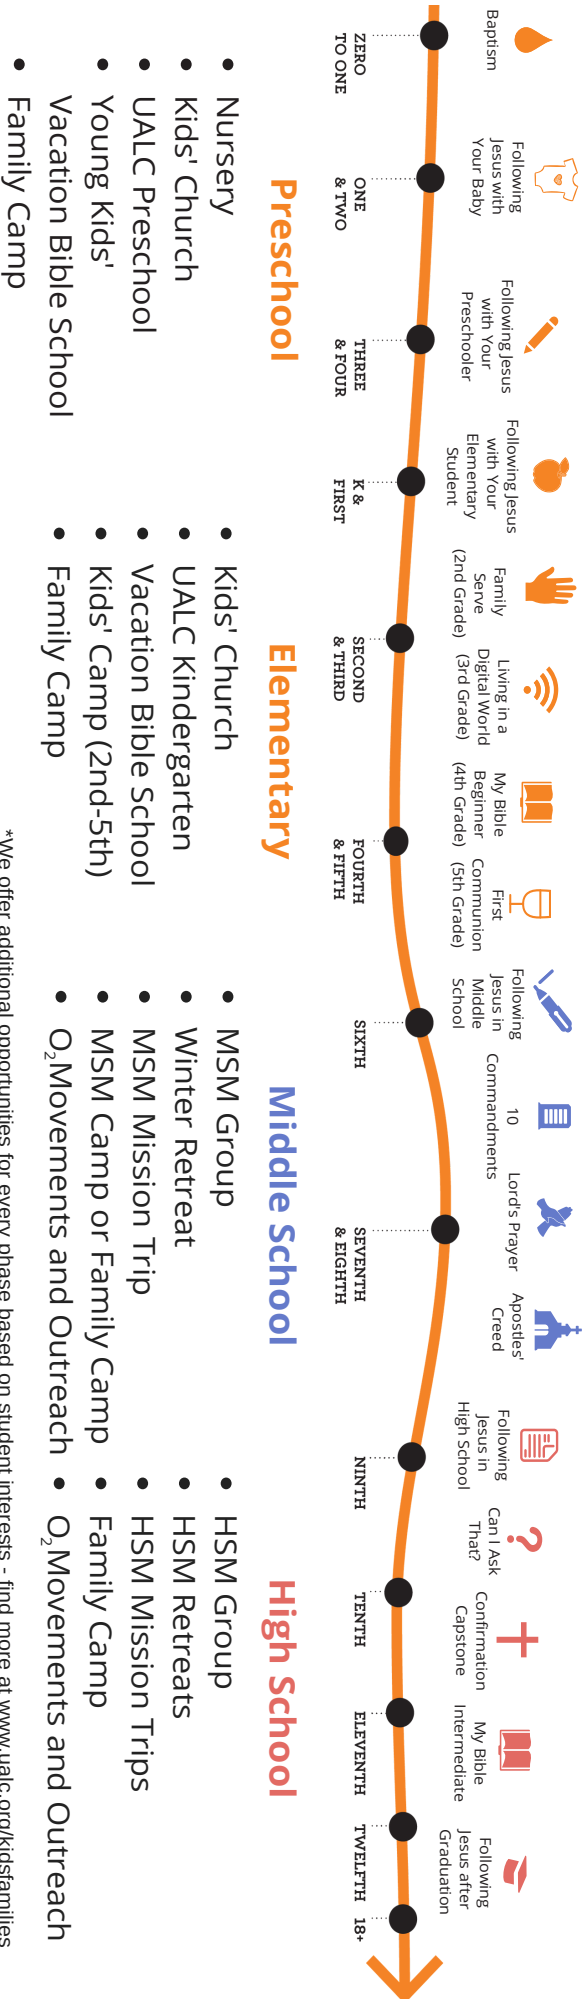

THEIR INTERESTS

SO THEY CAN TRUST GOD'S CHARACTER AND EXPERIENCE GOD'S FAMILY.

ENGAGE:

THE PHASE WHEN EVERYTHING IS AN ADVENTURE, NOTHING IS IMPOSSIBLE, AND YOUR ENTHUSIASTIC KID THINKS ANYTHING

SOUNDS LIKE FUN!

572 WEEKS AND COUNTING . . .

CHILDREN'S ministry

NEXT STEP WORKSHOPS: DISCIPLESHIP FOR EVERY PHASE FROM BIRTH TO COLLEGE

*We offer additional opportunities for every phase based on student interests - find more at www.ualc.org/kid/families

REFILL – WEEKLY:

- KIDS' CHURCH – SUNDAYS
 - 9 AND 10:30 AM AT MILL RUN
 - 10:30 AM AT LYTHAM ROAD
- WORSHIP SERVICES
 - SUNDAYS AT 9 AND 10:30 AM
- CONNECT BEYOND SUNDAY
 - AWANA, JOYFUL ANGELS CHOIR, CAROL CHOIR, TAE KWON DO