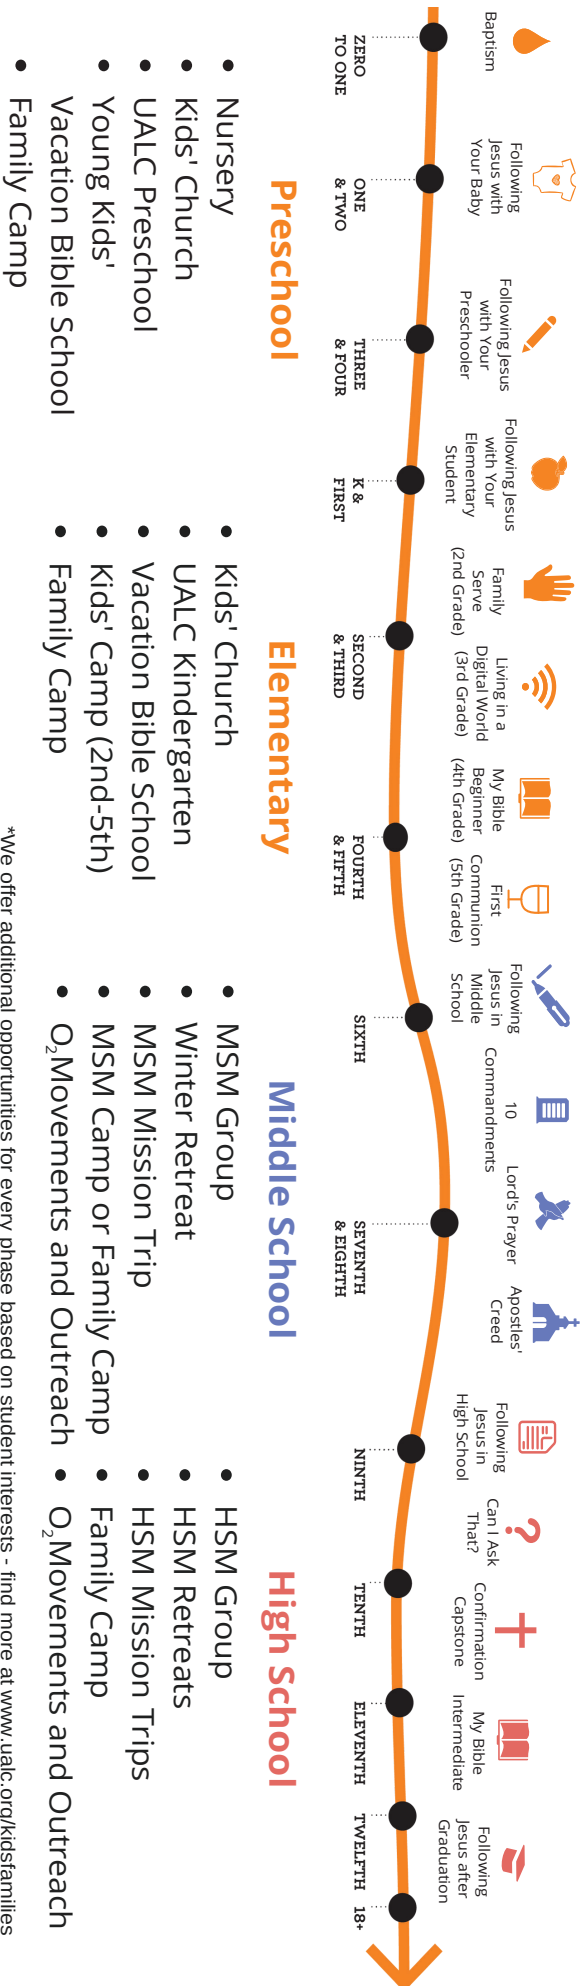

## THE WHY? PHASE

THE PHASE WHEN ANYTHING CAN BE IMAGINED, EVERYTHING CAN BECOME A GAME AND ONE CURIOUS PRESCHOOLER WANTS TO KNOW

"WHY?"

THINKS LIKE AN ARTIST

THEY BLEND REALITY WITH IMAGINATION & LEARN BEST THROUGH THEIR SENSES.

WANTS TO KNOW AM I OKAY?

THE GOAL CULTIVATE SELF-CONTROL

EMBRACE

THEIR PHYSICAL NEEDS SO THEY CAN KNOW GOD'S LOVE AND MEET GOD'S FAMILY.

780 WEEKS AND COUNTING...

CHILDREN'S ministry

## Discipleship for Every Phase from Birth to College

\*We offer additional opportunities for every phase based on student interests - find more at [www.ualc.org/kidsfamilies](http://www.ualc.org/kidsfamilies)