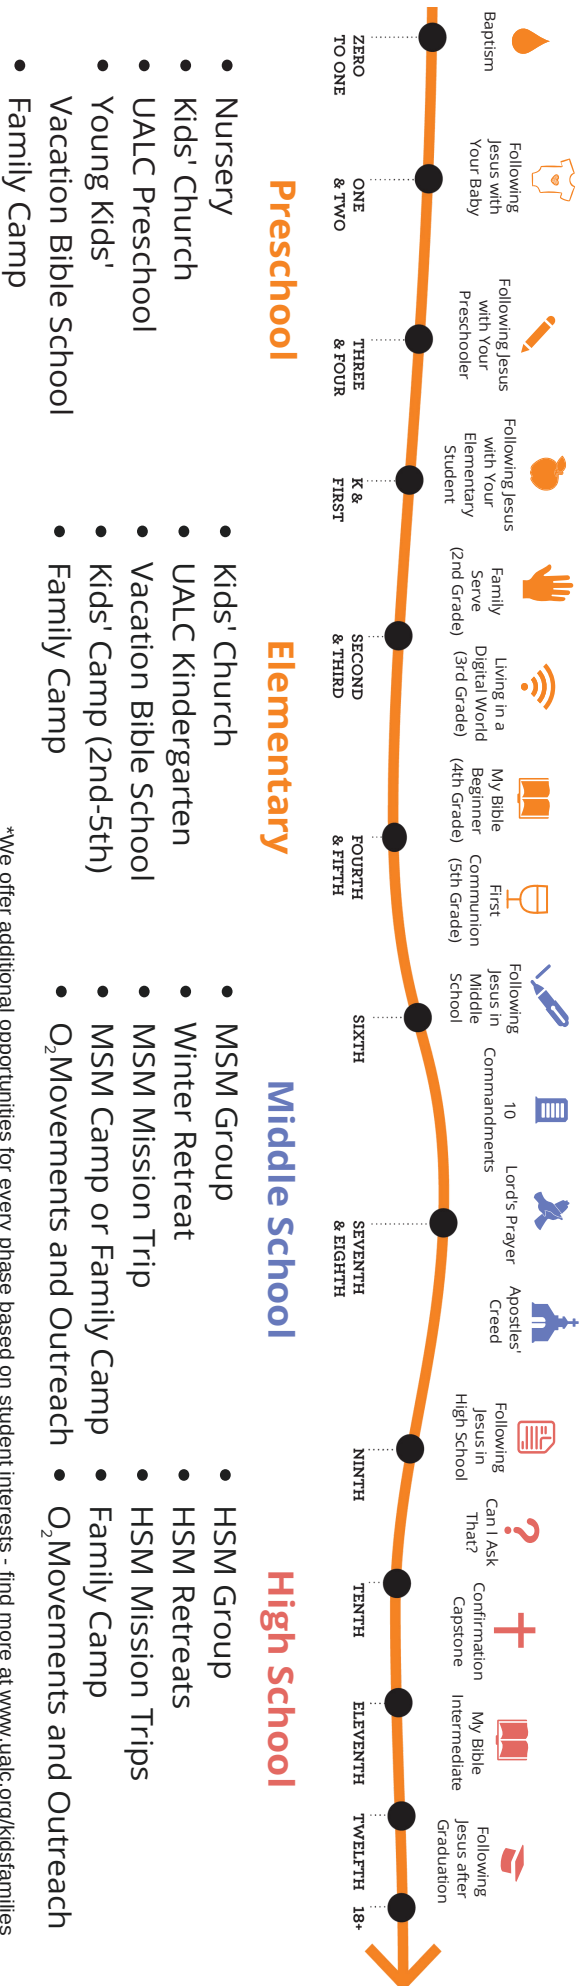

ELEVENTH

THE JUST TRUST ME PHASE

THE PHASE WHEN THERE'S LESS
 DRAMA, MORE STRESS, AND YOUR
 VERY BUSY TEENAGER ANSWERS

ALL YOUR QUESTIONS WITH

"JUST TRUST ME."

THINKS LIKE A
PHILOSOPHER

THEY WANT TO DISCOVER
 MEANING & LEARN
 BEST BY PROCESSING
 OUT LOUD.

WANTS TO KNOW
 HOW CAN I
 MATTER?

THE GOAL
 REFINE
 SKILLS

MOBILIZE

THEIR FAITH
 SO THEY CAN KEEP PURSUING
 AUTHENTIC FAITH & DISCOVER
 A PERSONAL MISSION.

104 WEEKS AND COUNTING...

Discipleship for Every Phase from Birth to College

REFILL – WEEKLY:

WORSHIP SERVICES

SUNDAYS AT 9 AND 10:30 AM

SUNDAY MORNING CONNECT

HSM (HIGH SCHOOL MINISTRY) GROUP

SUNDAYS, 4 TO 6 PM AT MILL RUN CAMPUS

CONNECT BEYOND SUNDAY

TAE KWON DO