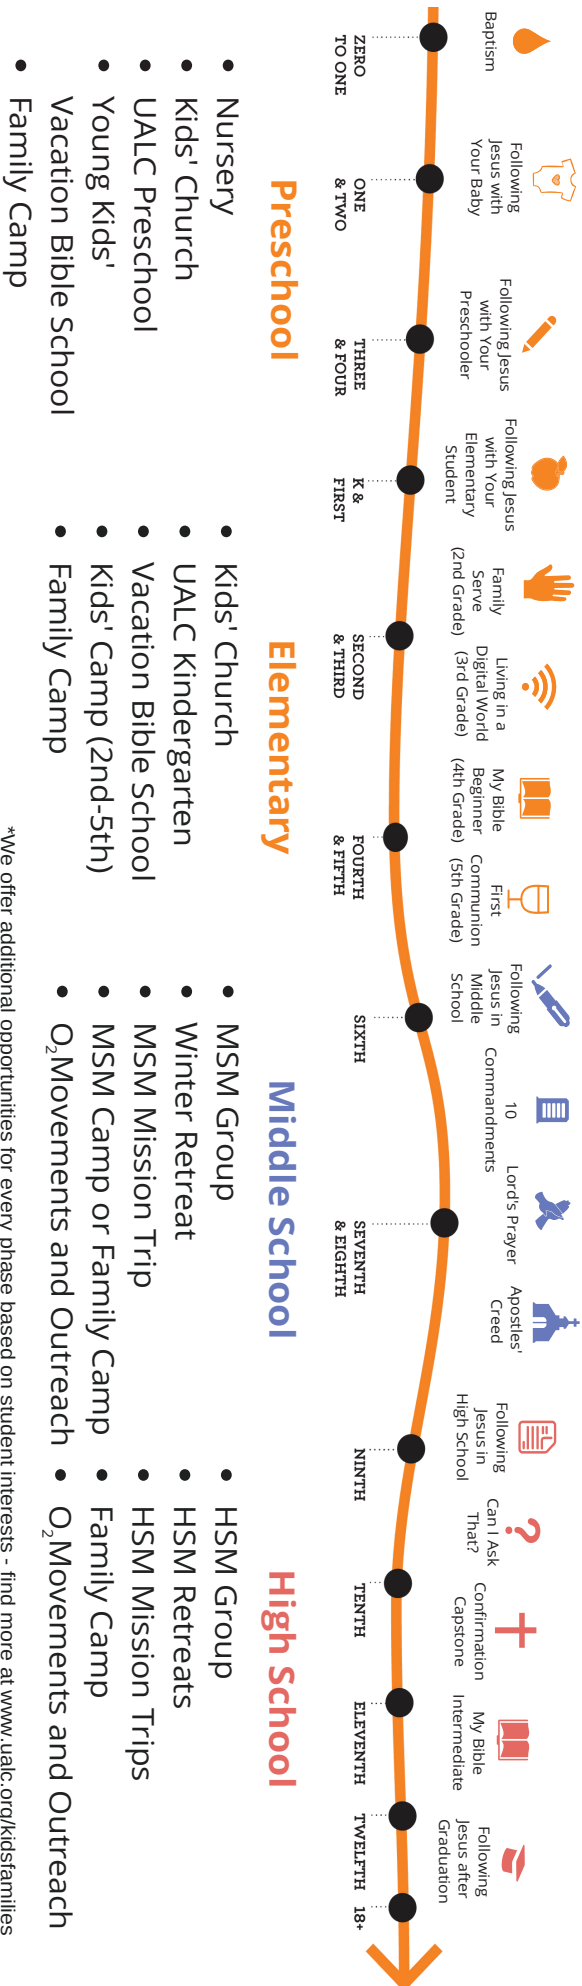

TENTH

THE WHY NOT? PHASE

THE PHASE WHEN "EVERYONE ELSE CAN...", "NOBODY ELSE HAS TO...", AND YOUR RESOLUTE TEEN WILL PUSH YOU TO ANSWER

"WHY NOT?"

THINKS LIKE A PHILOSOPHER

THEY WANT TO DISCOVER MEANING & LEARN BEST BY PROCESSING OUT LOUD.

WANTS TO KNOW WHY SHOULD I BELIEVE?

THE GOAL CLARIFY VALUES

MOBILIZE

THEIR FAITH SO THEY CAN KEEP PURSUING AUTHENTIC FAITH & DISCOVER A PERSONAL MISSION.

156 WEEKS AND COUNTING...

Discipleship for Every Phase from Birth to College

REFILL – WEEKLY:

WORSHIP SERVICES

SUNDAYS AT 9 AND 10:30 AM

SUNDAY MORNING CONNECT

HSM (HIGH SCHOOL MINISTRY) GROUP

SUNDAYS, 4 TO 6 PM AT MILL RUN CAMPUS

CONNECT BEYOND SUNDAY

TAE KWON DO